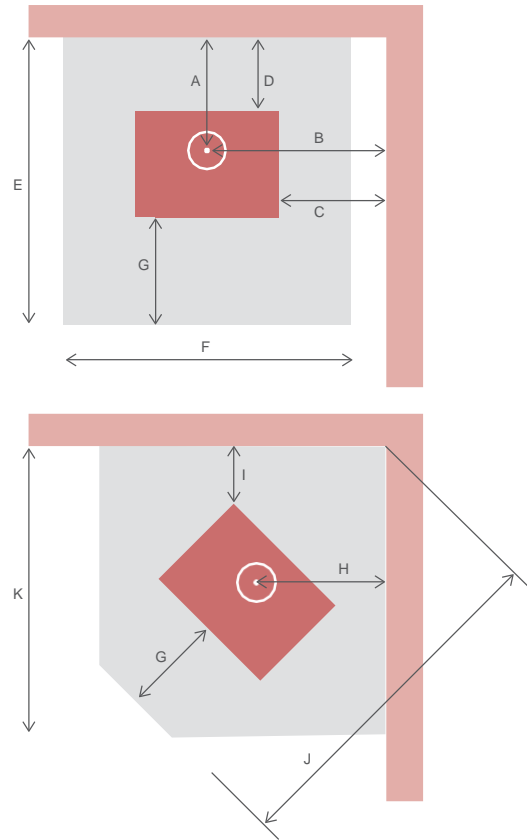

| | |
|-----------------|---------|
| Heat Capacity | 15-18sq |
| Peak Efficiency | 67% |
| Emissions | 1.5 |
| Max. log length | 400mm |

Key Features

- ✓ White cast iron liners
- ✓ Clean contemporary design
- ✓ Cast Iron radiant heat
- ✓ Large glass viewing area

Glass hearth pictured in this brochure is not available in Australia. Please refer to specification page for more details.

Dimensions, Specifications and Clearances

| Model | | Width | Depth | Height | Weight | A | B | C | D |
|--------------------|---|-------|-------|--------|--------|-----|-----|-----|-----|
| Vista | Skamol 25mm Wall Shield | 530 | 455 | 1065 | 205 | 685 | 785 | 545 | 475 |
| | 25mm Wall Gap and 25mm Skamol Shield | | | | | 385 | 835 | 150 | 150 |
| Glance Glance L | No Shielding | 704 | 410 | 590 | 185 | 560 | 750 | 400 | 400 |
| | Firebox shield | | | 820 | | 460 | 825 | 475 | 300 |
| | Firebox + **2 x Flue shield | | | | | 335 | 825 | 475 | 175 |
| E30M | Firebox Heatshield + ** 2 x Flue Shield | 660 | 540 | 740 | 150 | 327 | 830 | 500 | 200 |
| E40 | Firebox Heatshield + Solid Flue Shield | 600 | 430 | 870 | 150 | 412 | 800 | 500 | 275 |

VISTA

Hearth Dimensions 6mm cement sheet

Flue Configuration 6" active / 8" solid

GLANCE & GLANCE L

Hearth Dimensions 18mm cement sheet

Flue Configuration 6" active / 8" solid
**6" active / 7" internal heatshield / 8" solid

Hearth Dimensions

All measurements are to the combustible material

E30M

E40

Hearth Dimensions 12mm cement sheet

Flue Configuration **6" active / 7" internal heatshield / 8" solid

Hearth Dimensions 9mm cement sheet