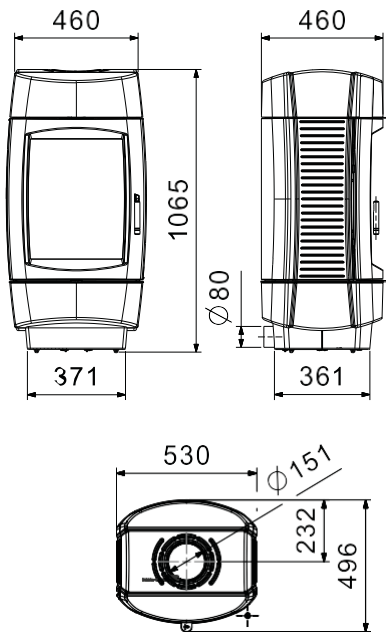

Dimensions, Specifications and Clearances

Model		Width	Depth	Height	Weight	A	B	C	D
Vista	Skamol 25mm Wall Shield	530	455	1065	205	685	785	545	475
	25mm Wall Gap and 25mm Skamol Shield					385	835	150	150
Glance Glance L	No Shielding	704	410	590	185	560	750	400	400
	Firebox shield			820		460	825	475	300
	Firebox + **2 x Flue shield					335	825	475	175
E30M	Firebox Heatshield + ** 2 x Flue Shield	660	540	740	150	327	830	500	200
E40	Firebox Heatshield + Solid Flue Shield	600	430	870	150	412	800	500	275

VISTA

Hearth Dimensions 6mm cement sheet

Flue Configuration 6" active / 8" solid