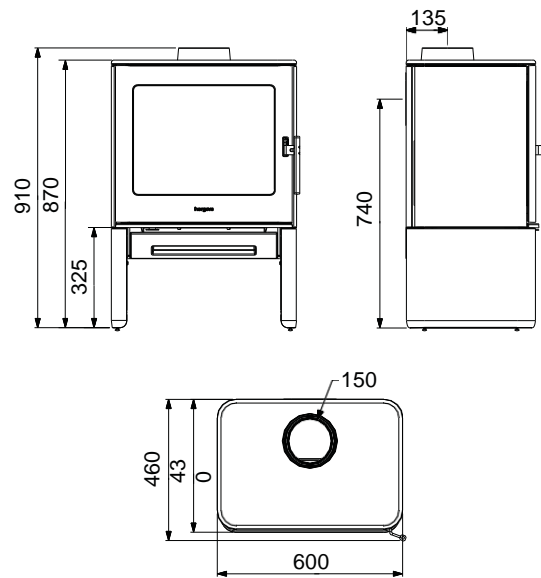

| | |
|-----------------|------------|
| Heat Capacity | 15 - 18 sq |
| Peak Efficiency | 67% |
| Emissions | 1.5 |
| Max. log length | 400mm |

Key Features

- ✓ Traditional design on solid cast iron legs
- ✓ White cast iron liners
- ✓ Cast Iron radiant heat
- ✓ Large glass viewing area

| | |
|-----------------|---------|
| Heat Capacity | 15-18sq |
| Peak Efficiency | 67% |
| Emissions | 1.5 |
| Max. log length | 400mm |

Key Features

- ✓ White cast iron liners
- ✓ Clean contemporary design
- ✓ Cast Iron radiant heat
- ✓ Large glass viewing area

VISTA

Hearth Dimensions 6mm cement sheet

Flue Configuration 6" active / 8" solid

GLANCE & GLANCE L

Hearth Dimensions 18mm cement sheet

Flue Configuration 6" active / 8" solid
**6" active / 7" internal heatshield / 8" solid

Hearth Dimensions

All measurements are to the combustible material

E30M

E40

Hearth Dimensions 12mm cement sheet

Flue Configuration **6" active / 7" internal heatshield / 8" solid

Hearth Dimensions 9mm cement sheet