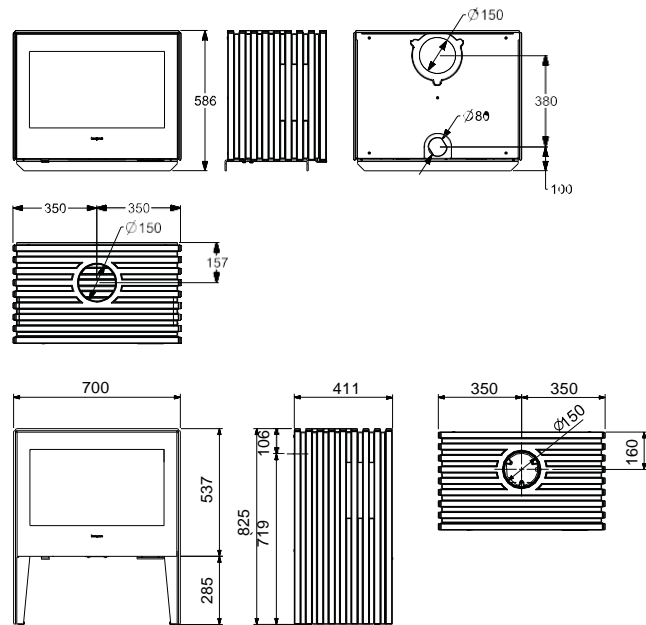

| | |
|-----------------|---------|
| Heat Capacity | 15-18sq |
| Peak Efficiency | 67% |
| Emissions | 1.5 |
| Max. log length | 400mm |

Key Features

- ✓ White cast iron liners
- ✓ Clean contemporary design
- ✓ Cast Iron radiant heat
- ✓ Large glass viewing area

Glass hearth pictured in this brochure is not available in Australia. Please refer to specification page for more details.

Dimensions, Specifications and Clearances

| Model | | Width | Depth | Height | Weight | A | B | C | D |
|--------------------|---|-------|-------|--------|--------|-----|-----|-----|-----|
| Vista | Skamol 25mm Wall Shield | 530 | 455 | 1065 | 205 | 685 | 785 | 545 | 475 |
| | 25mm Wall Gap and 25mm Skamol Shield | | | | | 385 | 835 | 150 | 150 |
| Glance Glance L | No Shielding | 704 | 410 | 590 | 185 | 560 | 750 | 400 | 400 |
| | Firebox shield | | | 820 | | 460 | 825 | 475 | 300 |
| | Firebox + **2 x Flue shield | | | | | 335 | 825 | 475 | 175 |
| E30M | Firebox Heatshield + ** 2 x Flue Shield | 660 | 540 | 740 | 150 | 327 | 830 | 500 | 200 |
| E40 | Firebox Heatshield + Solid Flue Shield | 600 | 430 | 870 | 150 | 412 | 800 | 500 | 275 |

VISTA

Hearth Dimensions 6mm cement sheet

Flue Configuration 6" active / 8" solid

GLANCE & GLANCE L

Hearth Dimensions 18mm cement sheet

Flue Configuration 6" active / 8" solid
**6" active / 7" internal heatshield / 8" solid

Hearth Dimensions

All measurements are to the combustible material

E30M

E40

Hearth Dimensions 12mm cement sheet

Flue Configuration **6" active / 7" internal heatshield / 8" solid

Hearth Dimensions 9mm cement sheet