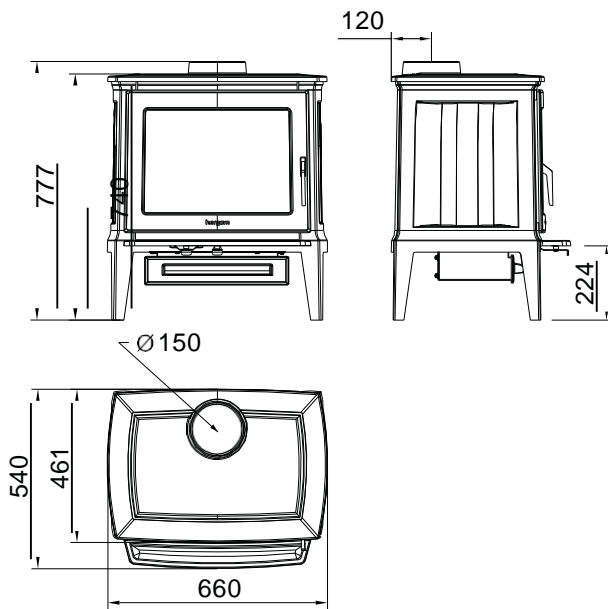

| | |
|-----------------|---------|
| Heat Capacity | 15-18sq |
| Peak Efficiency | 67% |
| Emissions | 1.5 |
| Max. log length | 400mm |

Key Features

- ✓ White cast iron liners
- ✓ Clean contemporary design
- ✓ Cast Iron radiant heat
- ✓ Large glass viewing area

VISTA

Hearth Dimensions 6mm cement sheet

Flue Configuration 6" active / 8" solid

GLANCE & GLANCE L

Hearth Dimensions 18mm cement sheet

Flue Configuration 6" active / 8" solid
**6" active / 7" internal heatshield / 8" solid

Hearth Dimensions

All measurements are to the combustible material

E30M

E40

Hearth Dimensions 12mm cement sheet

Flue Configuration **6" active / 7" internal heatshield / 8" solid

Hearth Dimensions 9mm cement sheet